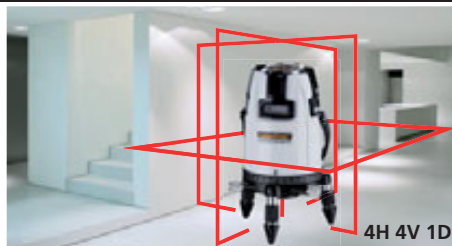

EvolutionCross-Laser 8P PowerBright RX

4H 4V 1D

High-precision cross-line laser with 8 super-bright laser lines and plumb laser

- The 4 horizontal laser diodes project a homogeneous 360° laser line, the 4 vertical laser lines are aligned at right angles to one another.
- Additional slope function for aligning inclines
- Motorised adjustment up to $\pm 2.5^\circ$
- Straightforward plumb function using laser cross at the top and additional plumb laser.
- 2.5° self-levelling range, precision 1 mm / 10 m
- The pivoted housing can be turned with a vernier adjustment mechanism and horizontal circle to permit exact positioning of laser lines.
- ~~RangeXtender laser receiver~~
maximum range up to 50 m radius

Inclusive: EvolutionCross-Laser 8P PowerBright, ~~RangeXtender~~, ~~universal mount~~, rechargeable batteries, quick charger, tripod adapter (for crank tripods), carrying case, battery

Stable metal base with vernier adjustment